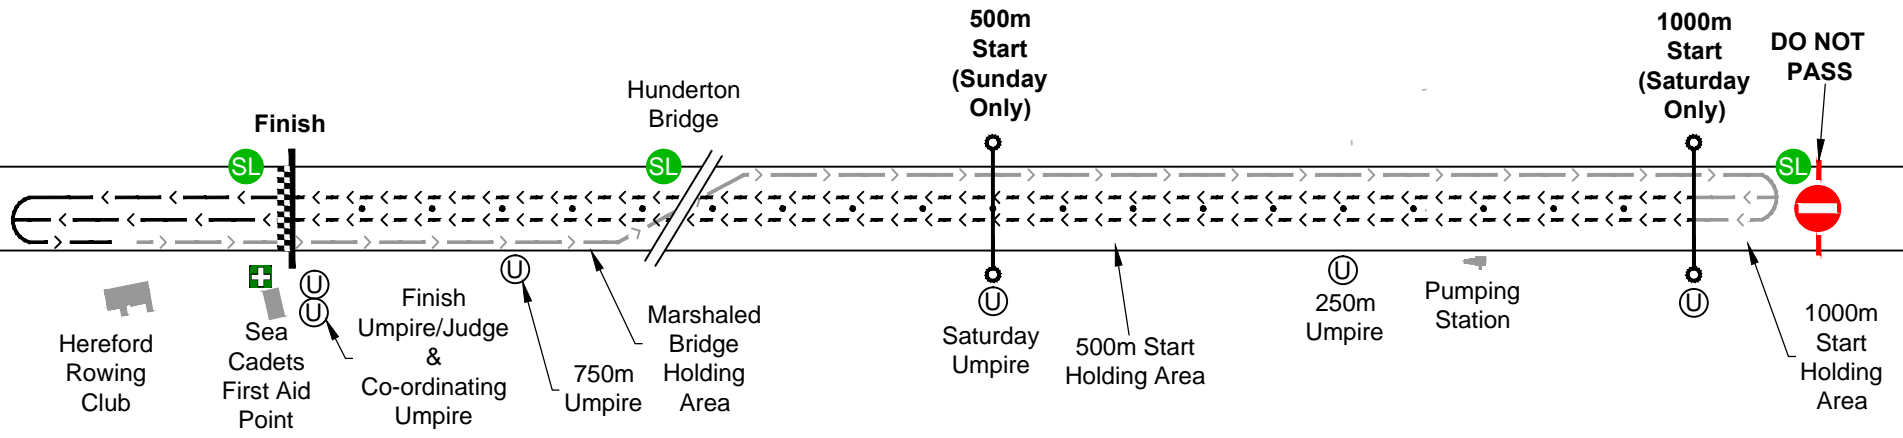

Hereford City Regatta Course Plan

Hunderton Station

Clubhouse Station

- Key:
- >— To The Start
 - >->->- Racing
 - >— Landing
 - Ⓢ Umpire Position
 - Ⓛ Safety Launch

The Highest numbered crew will take the Clubhouse Station